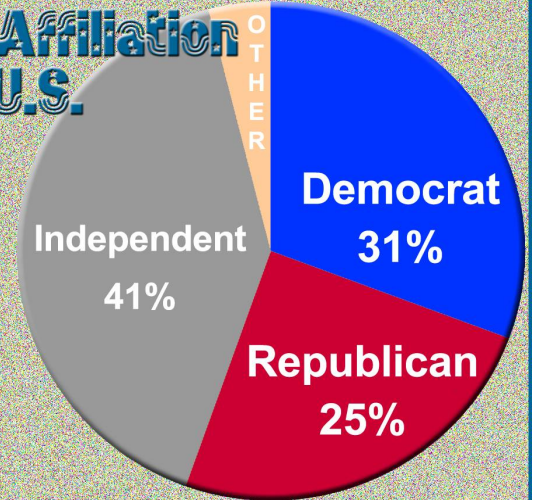

North Central Massachusetts'
WGAW  98.1 FM
AM 1340 
Local NewsTalk

Audience Political Makeup

The Audience Makeup of Talk Radio runs the spectrum. It is 41% Republican, 28 percent Democrat, and 31 percent Independent.

The Republican percentage is 33% percent higher than the population share, Independent percentage is 72 % higher than the population share, and Democrat percentage share is 45% less than the population share.

No matter what product or service you are marketing WGAW AM 1340 – 98.1 FM can deliver a compelling message to an strongly engaged group of potential customers.

Audience Political Makeup

Political Party

Party Affiliation U.S.

Ideology

Party Affiliation Northeast

NewsTalk Audience Political Makeup

Audience Political Makeup

Political Party

NewsTalk Audience Political Makeup

Audience Political Makeup