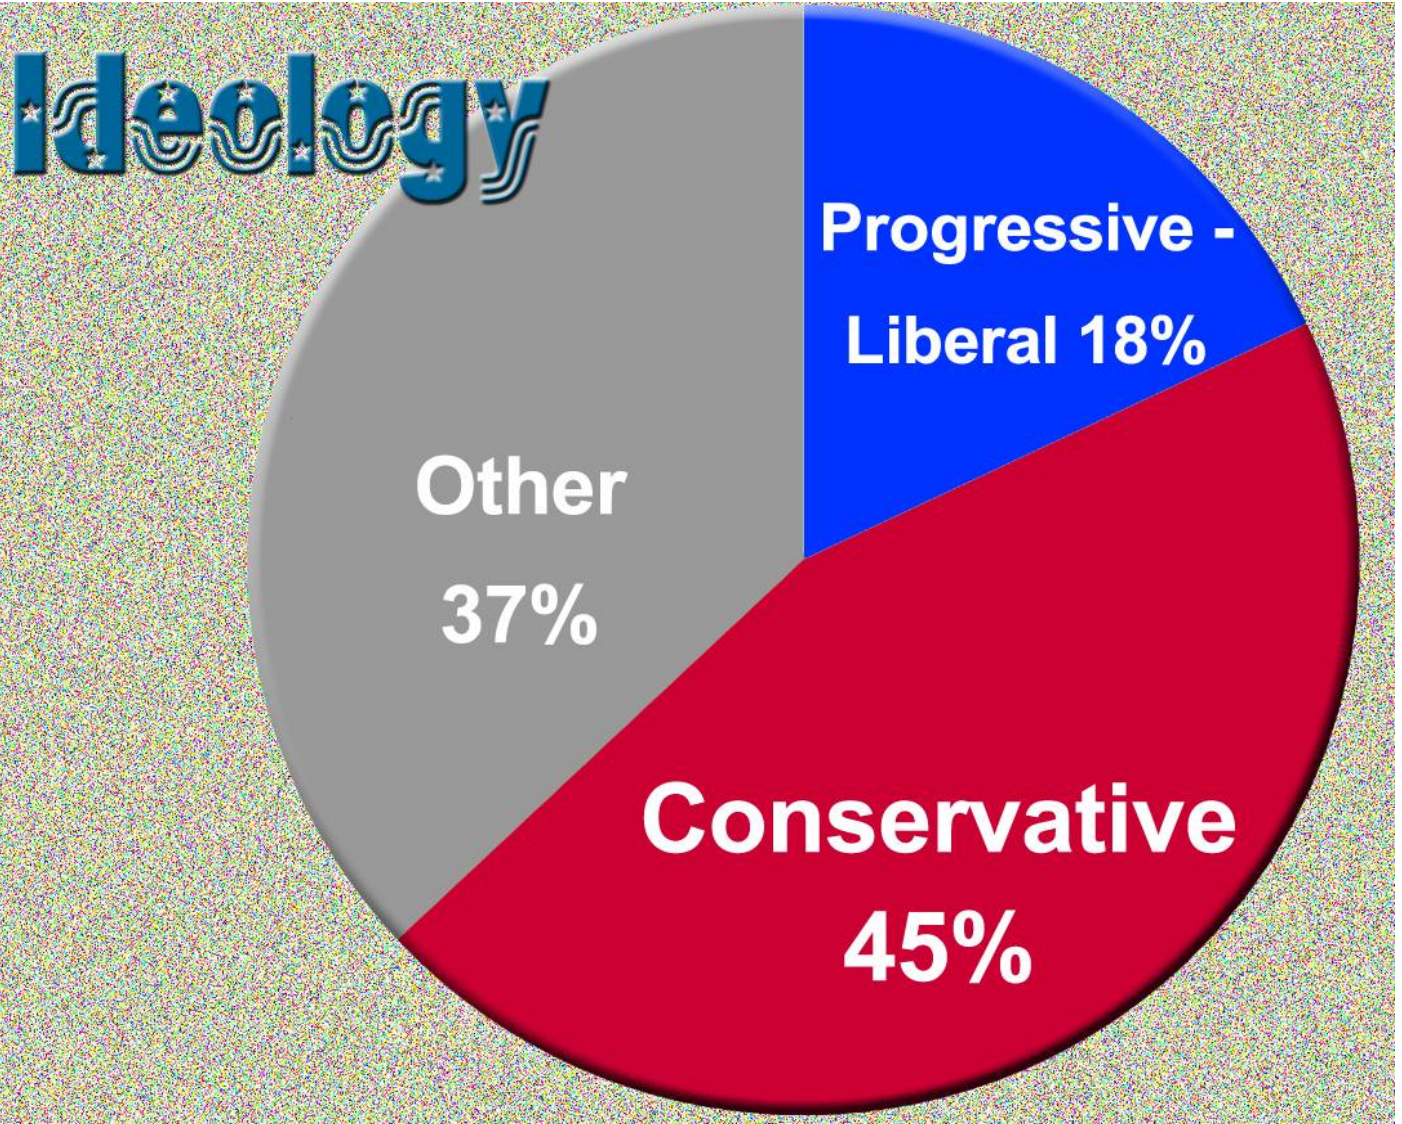

North Central Massachusetts'
WGAW  98.1 FM
AM 1340 
Local NewsTalk

Audience Political Makeup

The Audience Makeup of Talk Radio runs the spectrum. It is 41% Republican, 28 percent Democrat, and 31 percent Independent.

No matter what product or service you are marketing WGAW AM 1340 – 98.1 FM can deliver a compelling message to an strongly engaged group of potential customers.

Audience Political Makeup

Political Party

Party Affiliation U.S.

Ideology

Party Affiliation Northeast

NewsTalk Audience Political Makeup

Audience Political Makeup

Political Party

NewsTalk Audience Political Makeup

Audience Political Makeup

NewsTalk Audience Political Makeup

Audience Political Makeup

NewsTalk Audience Political Makeup

Audience Political Makeup

NewsTalk Audience Political Makeup