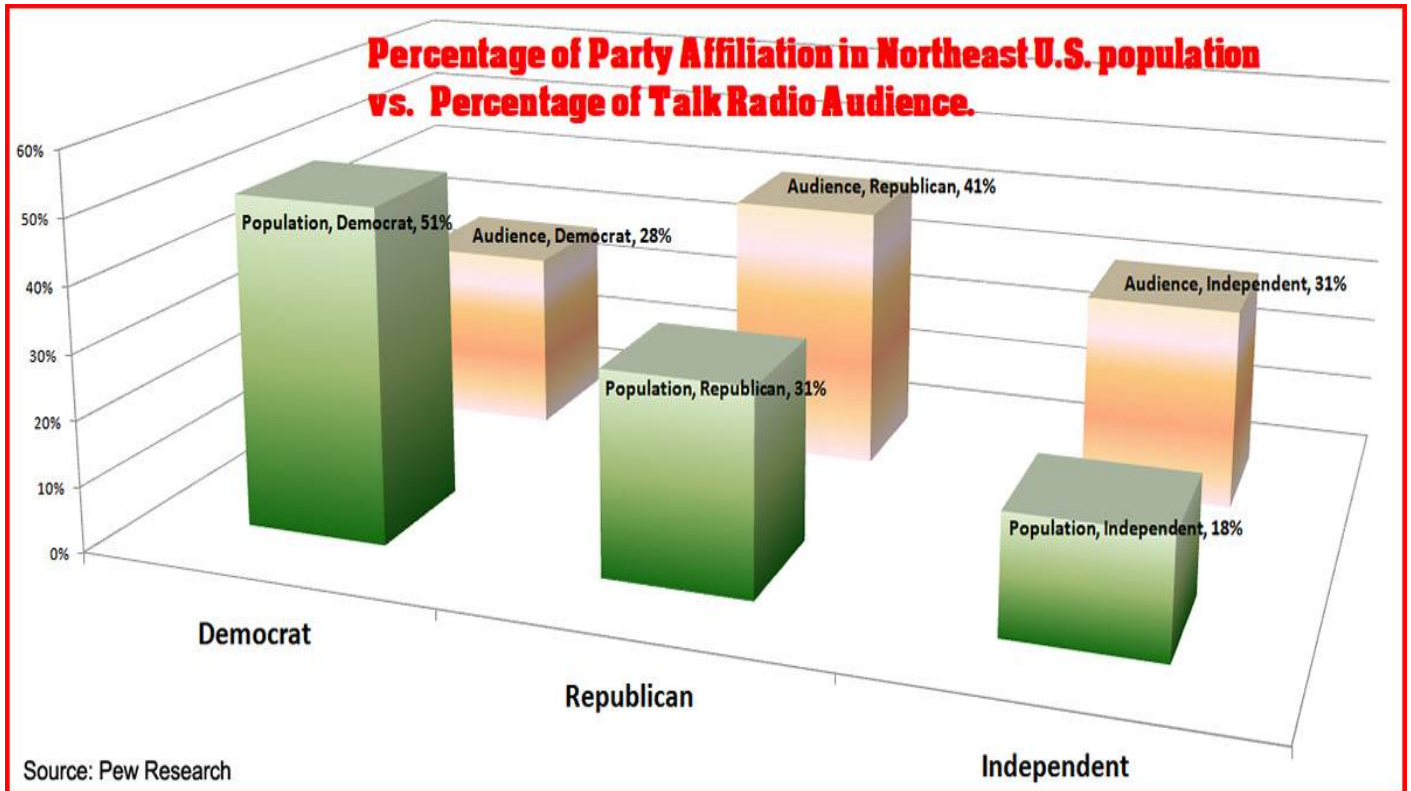

North Central Massachusetts'
WGAW  98.1 FM
AM 1340 
Local NewsTalk

Audience Political Makeup

The Audience Makeup of Talk Radio runs the spectrum. It is 41% Republican, 28 percent Democrat, and 31 percent Independent.

The Republican percentage is 33% percent higher than the population share, Independent percentage is 72 % higher than the population share, and Democrat percentage share is 45% less than the population share.

No matter what product or service you are marketing WGAW AM 1340 – 98.1 FM can deliver a compelling message to an strongly engaged group of potential customers.

Audience Political Makeup

Political Party