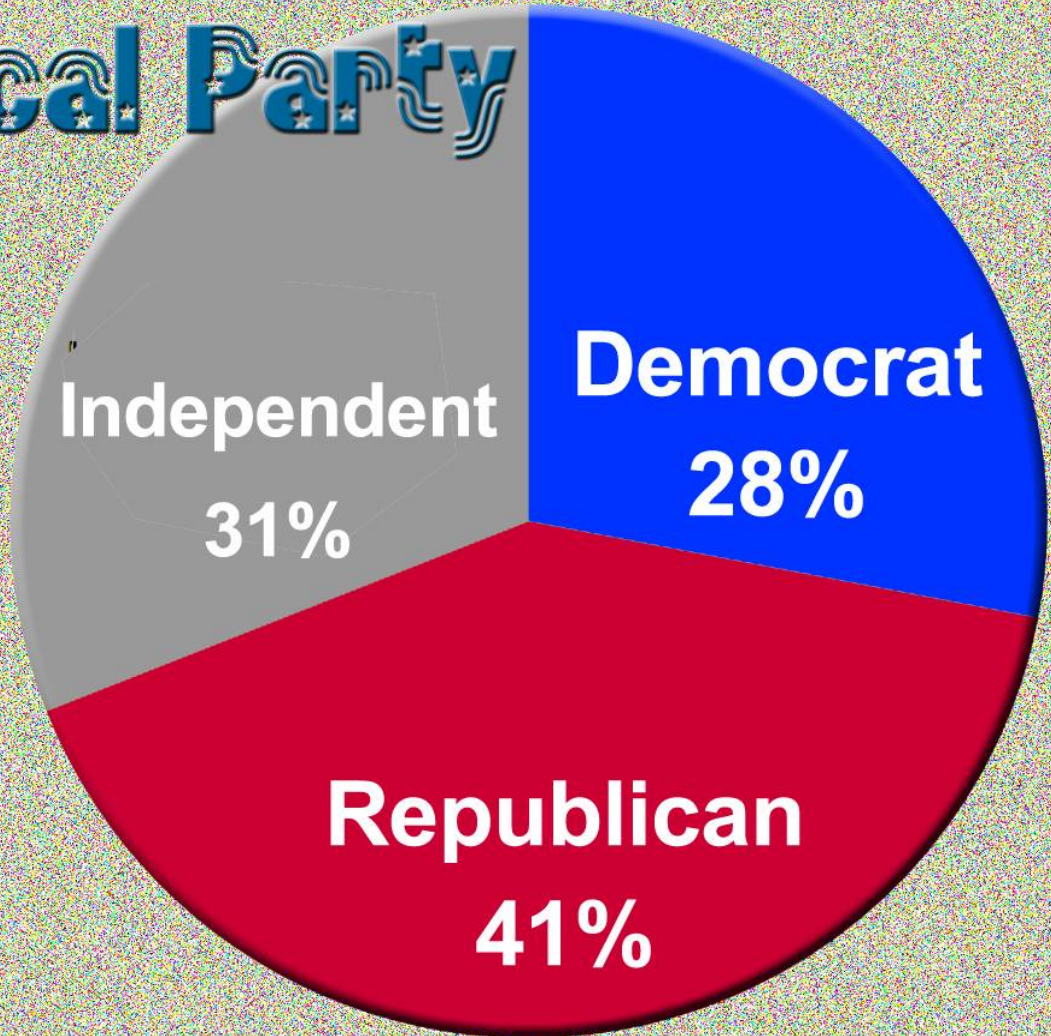

North Central Massachusetts'
WGAW  98.1 FM
AM 1340 
Local NewsTalk

Audience Political Makeup

The Audience Makeup of Talk Radio runs the spectrum. It is 41% Republican, 28 percent Democrat, and 31 percent Independent.

The Republican percentage is 33% percent higher than the population share, Independent percentage is 72 % higher than the population share, and Democrat percentage share is 45% less than the population share.

Party Affiliation U.S.

Ideology

Party Affiliation Northeast

NewsTalk Audience Political Makeup

Audience Political Makeup

Political Party

NewsTalk Audience Political Makeup

Audience Political Makeup

NewsTalk Audience Political Makeup

Audience Political Makeup

NewsTalk Audience Political Makeup

Audience Political Makeup

NewsTalk Audience Political Makeup