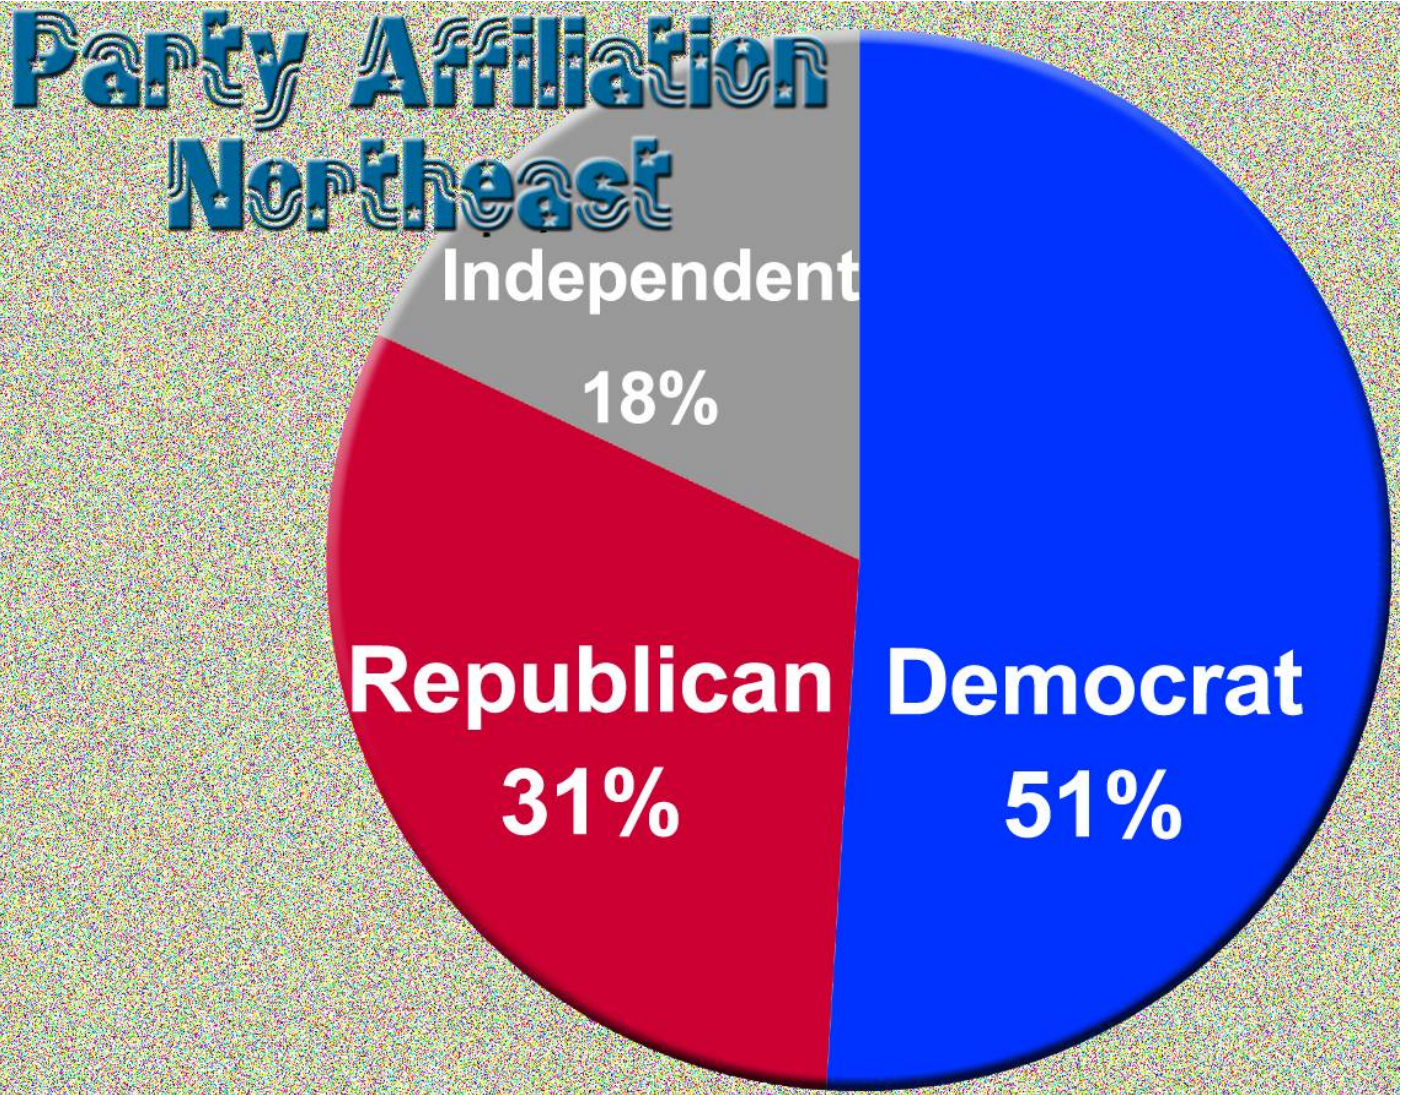

North Central Massachusetts'
WGAW  98.1 FM
AM 1340 
Local NewsTalk

Audience Political Makeup

The Audience Makeup of Talk Radio runs the spectrum. It is 41% Republican, 28 percent Democrat, and 31 percent Independent.

Party Affiliation U.S.

Ideology

Party Affiliation Northeast

NewsTalk Audience Political Makeup

Audience Political Makeup

Political Party

NewsTalk Audience Political Makeup

Audience Political Makeup

NewsTalk Audience Political Makeup

Audience Political Makeup

NewsTalk Audience Political Makeup

Audience Political Makeup

NewsTalk Audience Political Makeup