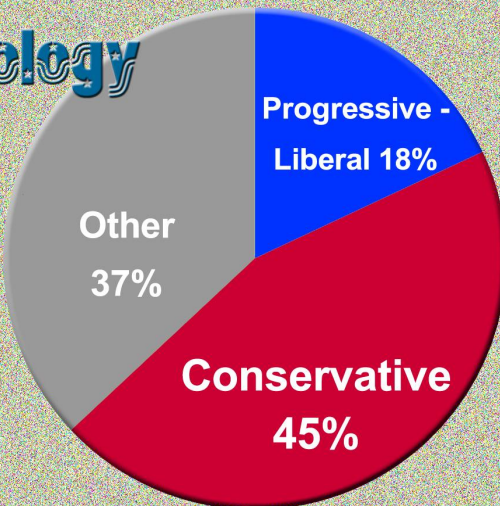

North Central Massachusetts'
WGAW  98.1 FM
AM 1340 
Local NewsTalk

Audience Political Makeup

The Audience Makeup of Talk Radio runs the spectrum. It is 41% Republican, 28 percent Democrat, and 31 percent Independent.

The Republican percentage is 33% percent higher than the population share, Independent percentage is 72 % higher than the population share, and Democrat percentage share is 45% less than the population share.

No matter what product or service you are marketing WGAW AM 1340 – 98.1 FM can deliver a compelling message to an strongly engaged group of potential customers.

Audience Political Makeup

Political Party

Party Affiliation U.S.

Ideology

Party Affiliation Northeast

NewsTalk Audience Political Makeup

Audience Political Makeup

Political Party

NewsTalk Audience Political Makeup

Audience Political Makeup