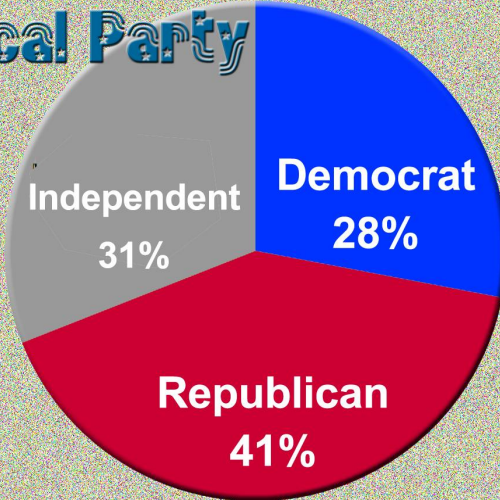

North Central Massachusetts'
WGAW  98.1 FM
AM 1340 
Local NewsTalk

Audience Political Makeup

The Audience Makeup of Talk Radio runs the spectrum. It is 41% Republican, 28 percent Democrat, and 31 percent Independent.

The Republican percentage is 33% percent higher than the population share, Independent percentage is 72 % higher than the population share, and Democrat percentage share is 45% less than the population share.

No matter what product or service you are marketing WGAW AM 1340 – 98.1 FM can deliver a compelling message to an strongly engaged group of potential customers.

Audience Political Makeup

Political Party