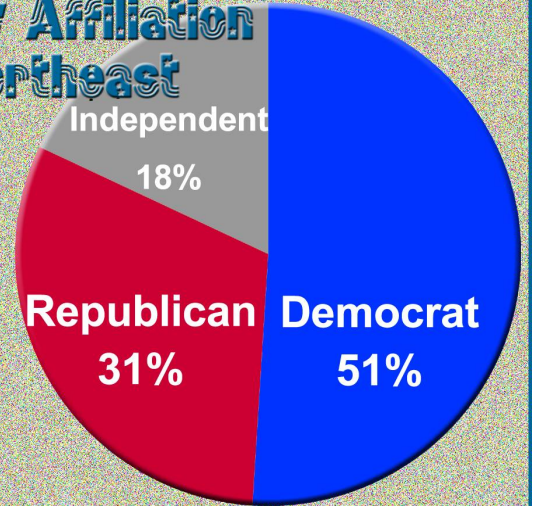

North Central Massachusetts'
WGAW  98.1 FM
AM 1340 
Local NewsTalk

Audience Political Makeup

The Audience Makeup of Talk Radio runs the spectrum. It is 41% Republican, 28 percent Democrat, and 31 percent Independent.

The Republican percentage is 33% percent higher than the population share, Independent percentage is 72 % higher than the population share, and Democrat percentage share is 45% less than the population share.

No matter what product or service you are marketing WGAW AM 1340 – 98.1 FM can deliver a compelling message to an strongly engaged group of potential customers.

Audience Political Makeup

Political Party

Party Affiliation U.S.

Ideology

Party Affiliation Northeast

NewsTalk Audience Political Makeup

Audience Political Makeup

Political Party

NewsTalk Audience Political Makeup

Audience Political Makeup